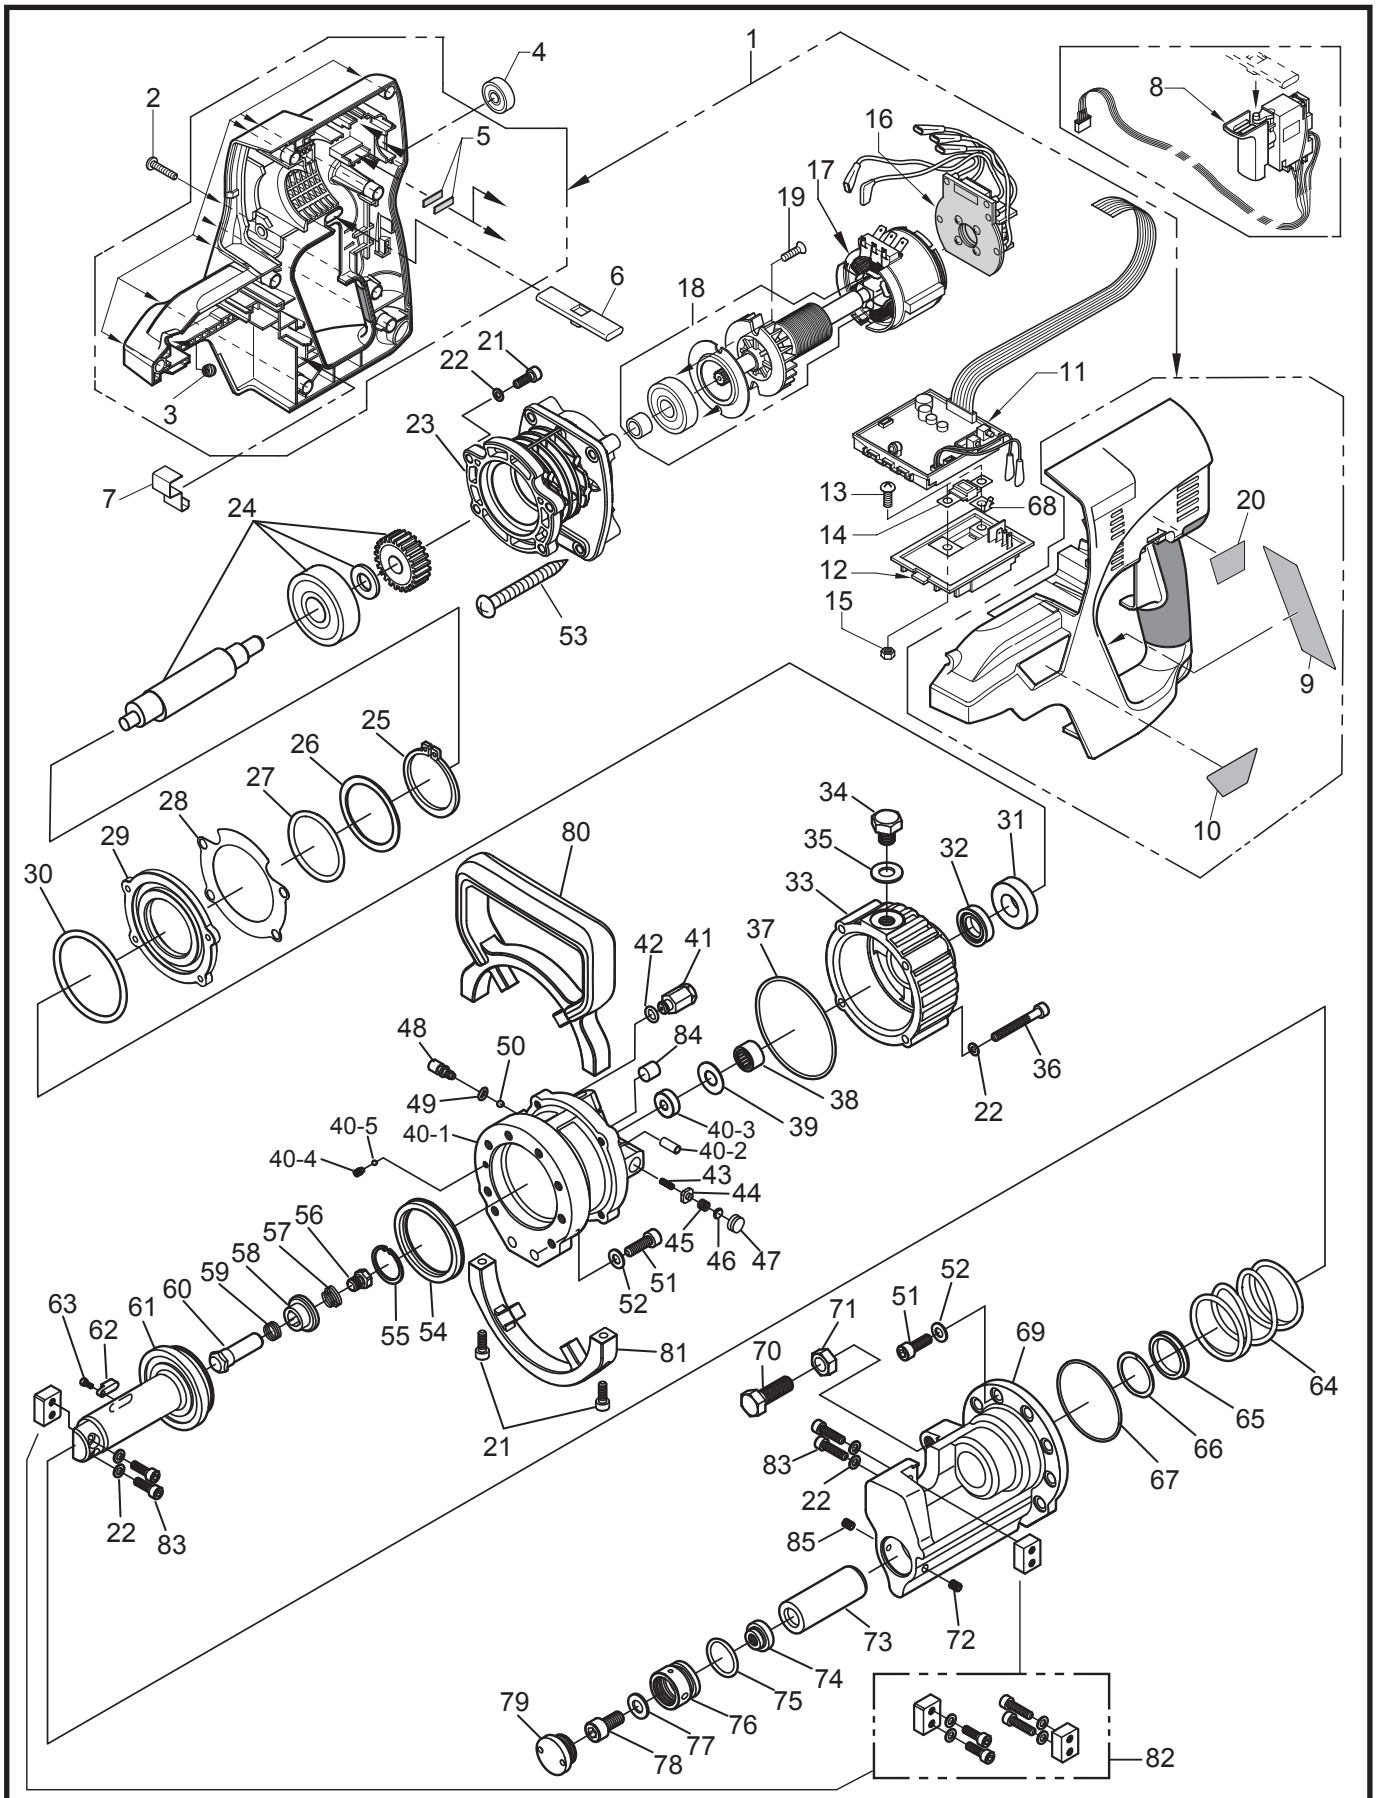

PJRC160

INDEX	CODE	DESCRIPTION	INDEX	CODE	DESCRIPTION
	PJ70509	OIL SHC524	43	PJ13737	PISTON RETURN SPRING
	PJ14262	SCREW DRIVER	44	PJ13738	CHECK VALVE
	PJ13719	SPANNER 17	45	PJ13739	CHECK VALVE SPRING
	PJ13720	HEX.BAR WRENCH 4	46	PJ13740	SPRING BACKUP 110014
1	PJ70381	MOTOR HOUSING SET (L&R) (CE)	47	PJ13841	CAP-TYPE PACKING
2	AA05590	TAP TIGHT(B)4X20 CF +BIND	48	PJ14264	VALVE BOLT
3	PJ10922	LED LENS	49	PJ13845	O-RING P5
4	LL11730	BALL BEARINGS 608DD	50	PJ13846	STEEL BALL 4MM
5	PJ10948	SPONGE SEAL	51	PJ13862	HEXAGON SOCKET HEAD CAP SCREW M6X18
6	PJ10910	CHANGE LEVER	52	PJ13863	CONICAL SPRING WASHER D6
7	PJ10921	SPRING	53	AA35601	CROSS RECESSED TRUSS SCREW 1, 5X50 CF
8	PJ70077	TRIGGER SW LEVER	54	PJ13856	PISTON SEAL
9	PJ13144	SPECIFICATION LABEL(CE)	55	PJ13855	RETAINING RING (INTERNAL) D24
10	PJ13143	PANEL LABEL (CE)	56	PJ13854	SPRING BACKUP
11	PJ70359	MAIN CIRCUIT BOARD UNIT	57	PJ13853	FLOAT SPRING
12	PJ70084	BATTERY CONNECTOR UNIT	58	PJ13852	STOPPER
13	AA21176	PHILLIPS PAN HEAD SCREW 5X8 MEC	59	PJ13851	KICK SPRING
14	YU39103	HUSE 31500001 RT0	60	PJ13850	VALVE SHAFT
15	CC41101	HEX NUT 1-5	61	PJ13847	CUTTER ROD
16	PJ70086	MAIN PRINTED CIRCUIT BOARD UNIT	62	PJ13849	KEY
17	PJ70675	STATOR UNIT	63	PJ13848	KEY LOCK BOLT
18	PJ70095	ROTOR ASSY	64	PJ13857	RETURN SPRING
19	AA22105	COUNTERSUNK SCREW 4X10 N5594	65	PJ13858	ROD SEAL
20	PJ13142	LOCK LABEL (CE)	66	PJ13859	BACKUP SPRING 25X33X2
21	PJ13877	HEXAGON SOCKET HEAD CAP SCREW M5X15	67	PJ13860	O-RING S56
22	PJ13718	CONICAL SPRING WASHER D5	68	PJ10907	RELAY TERMINAL
23	PJ13716	JOINT	69	PJ14332	CUTTER HEAD
24	PJ70350	SHAFT UNIT	70	PJ13872	ADJUST BOLT M10X30
25	PJ13726	RETAINING RING (INTERNAL) D42	71	PJ13873	LOCK NUT M10
26	PJ13725	WASHER 10635-SC19L	72	PJ13871	HEXAGON SOCKET SET SCREW M5X6
27	PJ13724	O-RING P42	73	PJ13870	AIR PACK
28	PJ13722	PACKING	74	PJ13869	NUT 10288-BP18
29	PJ13713	BRACKET	75	PJ13868	O-RING P21
30	PJ13723	O-RING V56	76	PJ14333	AIR PACK HOLDER (NEW)
31	PJ13728	BALL BEARING 6002ZZ	77	PJ13866	CONICAL SPRING WASHER D8
32	PJ13729	OIL SEAL AD15257	78	PJ13865	SOCKET HEAD CAP SCREW 10167-BP18
33	PJ13727	PUMP CASE	79	PJ14334	CAP(NEW)
34	PJ13730	OILING BOLT M10X12	80	PJ14263	SIDE HANDLE
35	PJ13731	SEAL WASHER W-10	81	PJ13712	SIDE HANDLE MOUNT
36	PJ13732	HEXAGON SOCKET HEAD CAP SCREW M5X40	82	PJ70592	BLADE ASSY
37	PJ13734	O-RING S67	83	PJ13876	SOCKET HEAD CAP SCREW M5X12
38	PJ13735	MACHINED RING NEEDLE ROLLER BEARING	84	PJ13842	MAGNET
39	PJ13736	NEEDLE ROLLER BACKUP	85	PJ14335	HEXAGON SOCKET SET SCREW M5X8
40	PJ70366	CYLINDER ASSY			
41	PJ70550	PRESSURE CONTROL VALVE			
42	PJ13843	O-RING P7			