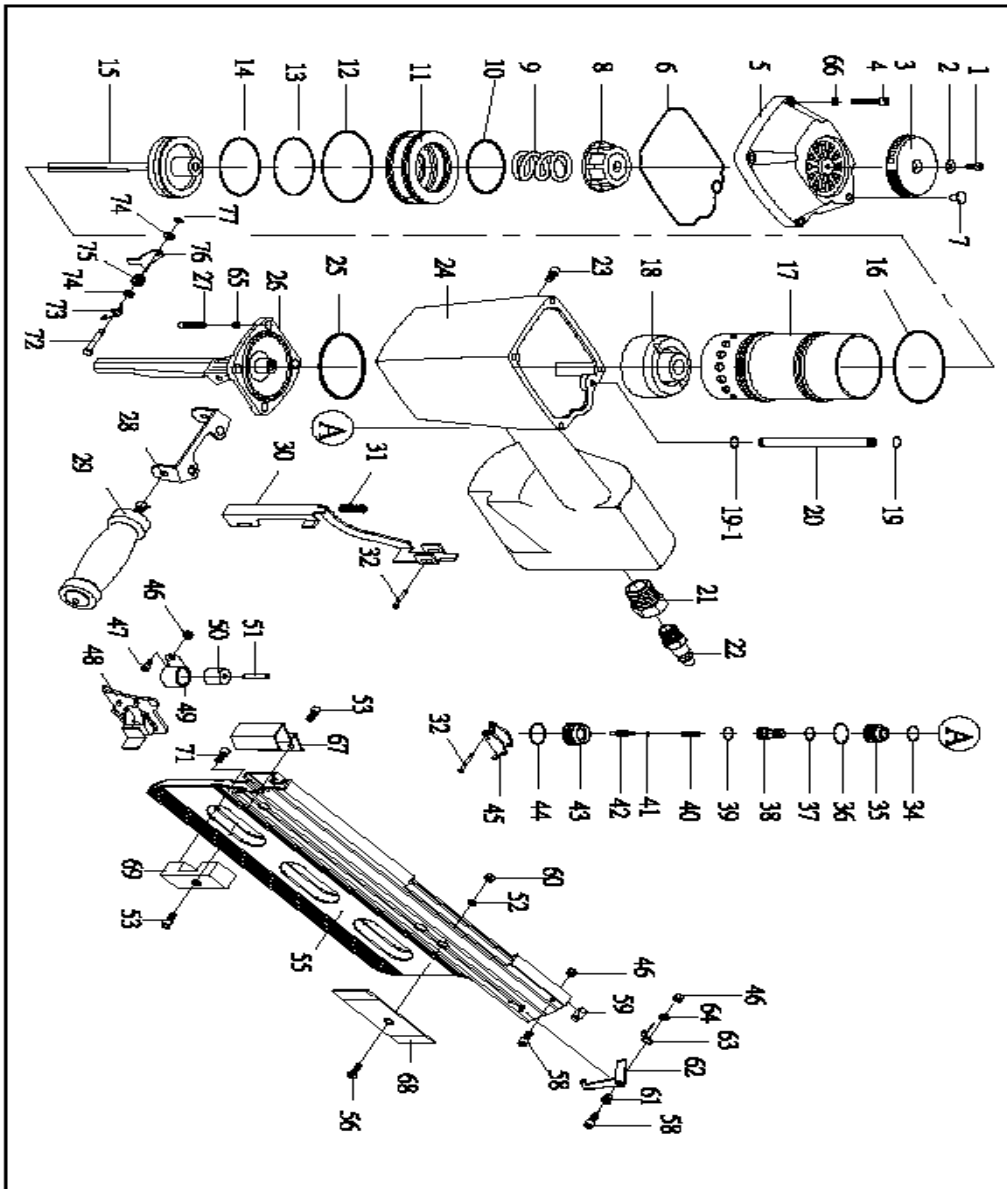

Exploded view : Models ANS21130 & ANS21160

Parts list : Models ANS21130 & ANS21160

REF. NO.	PART NO.	DESCRIPTION	REF. NO.	PART NO.	DESCRIPTION
1	SRN01	Bolt	34	SRN32	O-Ring
2	SRN02	Washer	35	SRN33	Trigger Valve Head
3	SRN03	Exhaust Cap	36	SRN34	O-Ring
4	SRN05	Bolt	37	SRN35	O-Ring
5	SRN07R	Cap	38	SRN36	Trigger Valve Bushing
6	SRN08R	Gasket	39	SRN37	O-Ring
7	SRN09	Rubber Plug	40	SRN38	Trigger Valve Spring
8	SN008	Piston Stopper	41	SRN39	O-Ring
9	SN009	Spring	42	SRN40	Trigger Valve
10	SN010	O-Ring	43	SRN41	Trigger Valve Stem
11	SN011	Head Valve (SRN130, SRN160-II)	44	SRN42	O-Ring
	SN011-1	Head Valve (SRN160-I)	45	SN045	Trigger
12	SN012	O-Ring	46	SN046	Nut
13	SN013	O-Ring	47	SN047	Bolt
14	SN014R	O-Ring	48	SN048	Pusher
15	SN015R	Piston Unit (SRN130)	49	SN049	Pusher Spring
	SN015-IR	Piston Unit (SRN160-I)	50	SN050	Roller
	SN015-IIR	Piston Unit (SRN160-II)	51	SN051	Pin
16	SN016	O-Ring	52	SN052	Washer
17	SN017	Cylinder (SRN130)	53	SN053	Bolt
	SN017-II	Cylinder (SRN160-I, SRN160-II)	55	SN055	Magazine + Nail Rail (SRN130)
18	SN018	Bumper		SN055-II	Magazine + Nail Rail (SRN160-I & 160-II)
19	SN019	O-Ring	56	SN056	Bolt
19-1	SN019-1	O-Ring	58	SN058	Bolt
20	SN020R	Pipe (SRN130)	59	SN059	Stopper
	SN020-IIR	Pipe (SRN160-I, SRN160-II)	60	SN060	Nut
21	SN021	Connector	61	SN061	Space Bar
22	SN022	Air Plug	62	SRN75	Pusher Lock
23	SN023	Bolt	63	SN063	Latch Spring
24	SN024	Body (SRN130)	64	SN064	Space Bar
	SN024-I	Body (SRN160-I)	65	SN065	Spring Washer
	SN024-II	Body (SRN160-II)	66	SN066	Spring Washer
25	SN025	O-Ring	67	SN067R	Spring Cover
26	SN026R	Nose (SRN130)	68	SN068	Washer
	SN026-IIR	Nose (SRN160-I, SRN160-II)	69	SN069	Setting Plate
27	SRN55	Bolt	71	SN071	Bolt
28	SN028	Handle Support	72	SN072	Shaft
29	SN029	Handle Set	73	SN073	Spring
30	SN030R	Safety Contact (SRN130)	74	SN074	Spacer
	SN030-IR	Safety Contact (SRN160-I)	75	SN075	Rubber Bar
	SN030-IIR	Safety Contact (SRN160-II)	76	SN076	Setting Plate
31	SN031	Spring	77	SN077	O-Ring
32	SN032	Rolled Pin (SRN130, SRN160-II)			
	SN032-I	Rolled Pin (SRN160-I)			